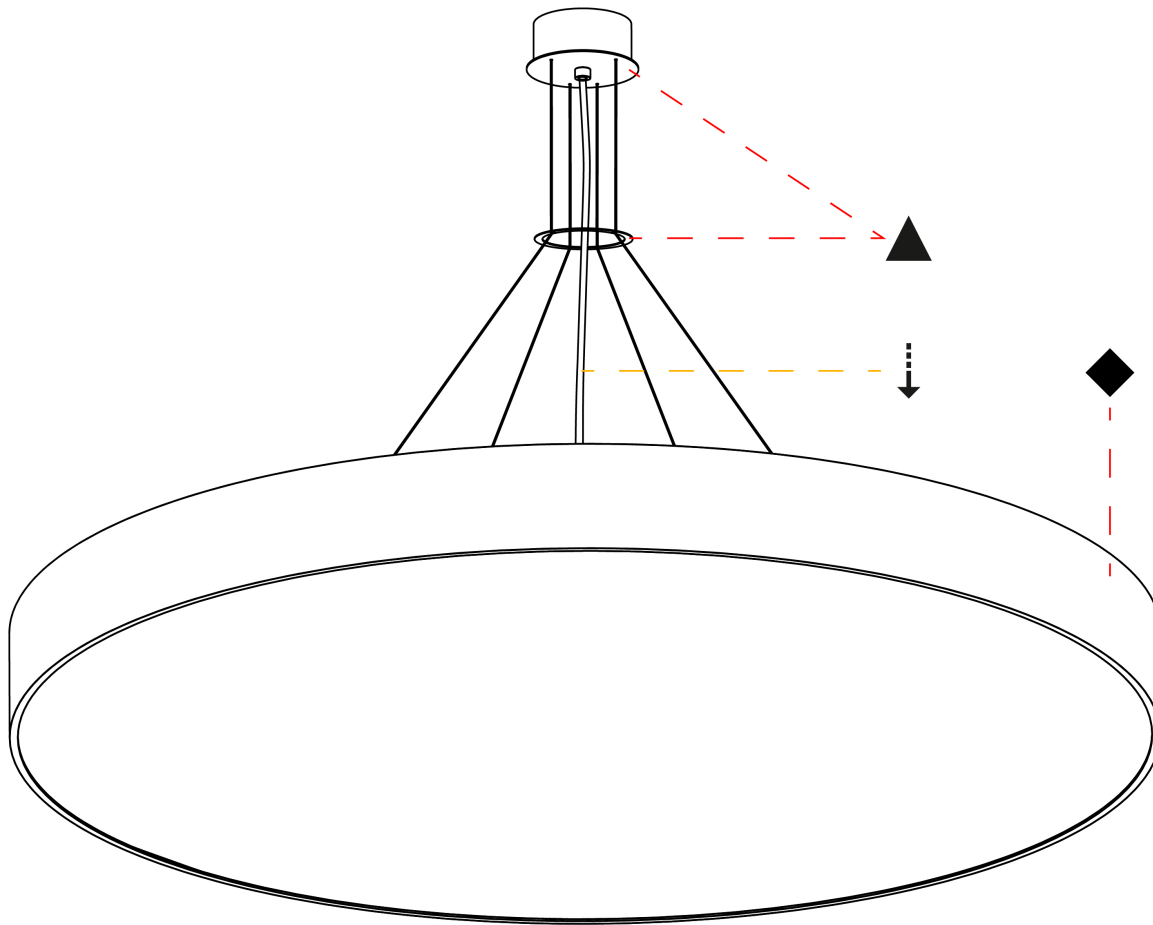

SIGN SUSPENSION

A30594-

PROJECT	_____
TYPE	_____
SPECIFIER	_____
QUANTITY	_____
DATE	_____

A