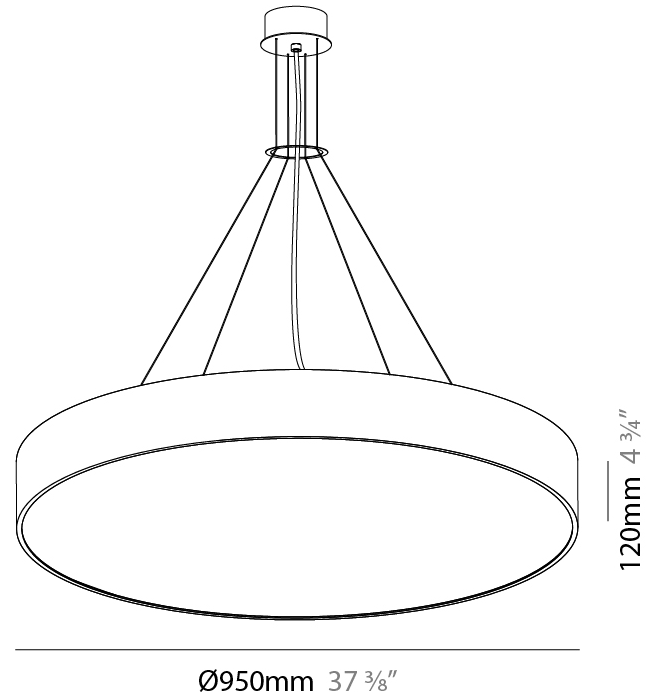

GENERAL

Series: Sign
Brand: Prolicht
Division: Architectural
Mounting Type: Suspension
Mounting Location: Ceiling
Subcategory: Pendant

PHYSICAL

Shape: Round
Diameter (mm): 950
Diameter (in): 37 ³/₈
Height (mm): 120
Height (in): 4 ³/₄
Max. Overall Height (mm): 2120
Max. Overall Height (in): 83 ⁷/₁₆
Light Distribution: Direct / Indirect
Weight (kg): 16.385
Weight (lbs): 36.12
Diffuser: PMMA - Opal or Micro-Prism
Fixture Finish: SSR / BKV / CWI / CRY / HAB / UFT / ITA / RUA / FTG / MYG / LOD / PUS / FRO / FUP / KIA / POP / BLS / SPG / MEY / GOH / GUM / CHC / COM / ABZ / JAG / OBR / MOS / ROR
Fixture Material: Extruded Aluminum / Steel
Cable Details: 2000mm or 6000mm Transparent Cable

ELECTRICAL

Lamp Type: LED (Zhaga Standard)
Input Wattage (W): 129.5/37.2
Total Output Wattage (W): 111/32
Dimming: Tri-Mode (Non-Dimming and Phase Dimming (120Vac only) and 0-10V Dimming)
Driver Included: Yes
Driver Location: Integrated
Driver Type: Constant Current - Universal
Driver Class: Class 1 and Class 2
Input Voltage (V): 120 - 277
Constant Current (MA): 500/700

LED

Color Temperature (°K): 2700 / 3000 / 3500 / 4000
Max. Delivered Lumen (lm): 17250 / 18404 / 18780
CRI: >80 CRI
Efficiency (%): 86
Lamp Life (hrs): 50000

OPTICAL

RATINGS AND CERTIFICATIONS

Certified By: Certified for North American Standards
IP rating: IP20

PROJECT
TYPE
SPECIFIER
QUANTITY
DATE